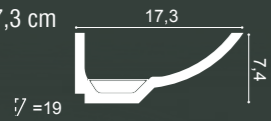

C357 STRAIGHT
200 x 7,1 x 11 cm
Purotouch®
Designed by
Jacques Vergracht

C358 RAIL
200 x 7,3 x 14 cm
Purotouch®
Designed by
Jacques Vergracht

C351 BOAT
200 x 7,4 x 17,3 cm
Purotouch®
Designed by
Jacques Vergracht

C352 FLAT
200 x 7,6 x 17,1 cm
Purotouch®
Designed by
Jacques Vergracht

C902 | C902F
200 x 10,3 x 10,3 cm
Purotouch®

C901 | C901F
200 x 14,8 x 12,4 cm
Purotouch®

C900
200 x 17,1 x 14,6 cm
Purotouch®

L3 Lighting Combinations