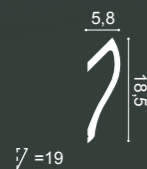

C361 STRIPE

200 x 5 x 5 cm
Purotouch®
Designed by
Pierre Daems

C362 CURVE

200 x 5 x 5 cm
Purotouch®
Designed by
Pierre Daems

C364 WAVE

200 x 14 x 8 cm
Purotouch®
Designed by
Pierre Daems

C371 SHADE

200 x 18,5 x 5,8 cm
Purotouch®
Designed by
Ulif Moritz

C372 FLUXUS

200 x 28 x 7 cm
Purotouch®
Designed by
Ulif Moritz

C991

200 x 11 x 14 cm
Purotouch®

INDIRECT LIGHTING / INDIRECTE VERLICHTING / ÉCLAIRAGE INDIRECT / INDIRECTE BELEUCHTUNG / ILLUMINACIÓN INDIRECTA