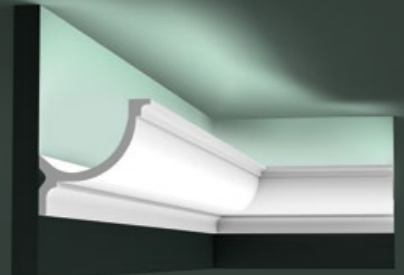

C357 STRAIGHT
200 x 7,1 x 11 cm
Purotouch®
Designed by
Jacques Vergracht

C358 RAIL
200 x 7,3 x 14 cm
Purotouch®
Designed by
Jacques Vergracht

C351 BOAT
200 x 7,4 x 17,3 cm
Purotouch®
Designed by
Jacques Vergracht

C352 FLAT
200 x 7,6 x 17,1 cm
Purotouch®
Designed by
Jacques Vergracht

C902 | C902F
200 x 10,3 x 10,3 cm
Purotouch®

C901 | C901F
200 x 14,8 x 12,4 cm
Purotouch®

C900
200 x 17,1 x 14,6 cm
Purotouch®

L3 Lighting Combinations