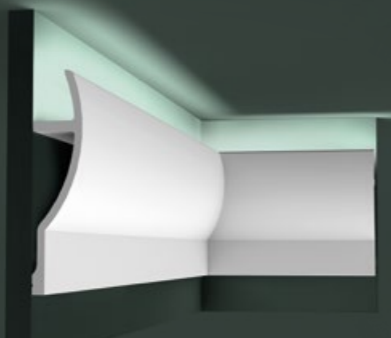

C361 STRIPE

200 x 5 x 5 cm
Purotouch®
Designed by
Pierre Daems

C362 CURVE

200 x 5 x 5 cm
Purotouch®
Designed by
Pierre Daems

C364 WAVE

200 x 14 x 8 cm
Purotouch®
Designed by
Pierre Daems

C371 SHADE

200 x 18,5 x 5,8 cm
Purotouch®
Designed by
Ulif Moritz

C372 FLUXUS

200 x 28 x 7 cm
Purotouch®
Designed by
Ulif Moritz

C991

200 x 11 x 14 cm
Purotouch®

INDIRECT LIGHTING / INDIRECTE VERLICHTING / ÉCLAIRAGE INDIRECT / INDIRECTE BELEUCHTUNG / ILLUMINACIÓN INDIRECTA