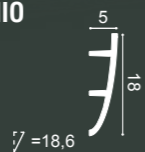

ULF MORITZ
FOR
ORAC
DECOR

1 C373 | C373F ANTONIO

200 x 8 x 5 cm
Purotouch®
Designed by
Ulf Moritz

2 C374 | C374F ANTONIO

200 x 18 x 5 cm
Purotouch®
Designed by
Ulf Moritz

C373 + C374

C373 + C373

C374 + C991