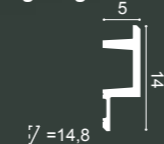

200 x 9,5 x 5 cm
Purotouch®
Designed by
Orio Tonini

C382 L3 Linear Led Lighting

200 x 14 x 5 cm
Purotouch®
Designed by
Orio Tonini

② C383 L3 Linear Led Lighting

200 x 14 x 5 cm
Purotouch®
Designed by
Orio Tonini

INDIRECT LIGHTING / INDIRECTE VERLICHTUNG / ÉCLAIRAGE INDIRECT / INDIRECTE BELEUCHTUNG / ILLUMINACIÓN INDIRECTA

SX179 | SX179F DIAGONAL

200 x 9,7 x 2,9 cm
Duropolymer[®]

Designed by
Orio Tonini

1 SX179 | SX179F DIAGONAL