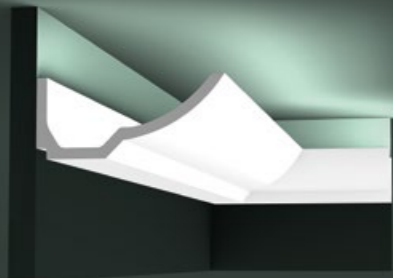

C357 STRAIGHT
200 x 7,1 x 11 cm
Purotouch®
Designed by
Jacques Vergracht

C358 RAIL
200 x 7,3 x 14 cm
Purotouch®
Designed by
Jacques Vergracht

C351 BOAT
200 x 7,4 x 17,3 cm
Purotouch®
Designed by
Jacques Vergracht

C352 FLAT
200 x 7,6 x 17,1 cm
Purotouch®
Designed by
Jacques Vergracht

C902 | C902F
200 x 10,3 x 10,3 cm
Purotouch®

C901 | C901F
200 x 14,8 x 12,4 cm
Purotouch®

C900
200 x 17,1 x 14,6 cm
Purotouch®

L3 Lighting Combinations