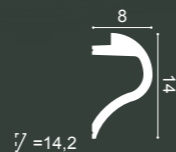

C361 STRIPE

200 x 5 x 5 cm
Purotouch®
Designed by
Pierre Daems

C362 CURVE

200 x 5 x 5 cm
Purotouch®
Designed by
Pierre Daems

C364 WAVE

200 x 14 x 8 cm
Purotouch®
Designed by
Pierre Daems

C371 SHADE

200 x 18,5 x 5,8 cm
Purotouch®
Designed by
Ulif Moritz

C372 FLUXUS

200 x 28 x 7 cm
Purotouch®
Designed by
Ulif Moritz

C991

200 x 11 x 14 cm
Purotouch®

INDIRECT LIGHTING / INDIRECTE VERLICHTING / ÉCLAIRAGE INDIRECT / INDIRECTE BELEUCHTUNG / ILLUMINACIÓN INDIRECTA