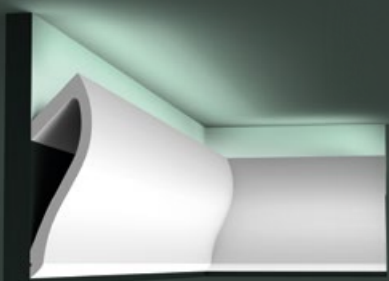

C361 STRIPE

200 x 5 x 5 cm
Purotouch®
Designed by
Pierre Daems

C362 CURVE

200 x 5 x 5 cm
Purotouch®
Designed by
Pierre Daems

C364 WAVE

200 x 14 x 8 cm
Purotouch®
Designed by
Pierre Daems

C371 SHADE

200 x 18,5 x 5,8 cm
Purotouch®
Designed by
Ulif Moritz

C372 FLUXUS

200 x 28 x 7 cm
Purotouch®
Designed by
Ulif Moritz

C991

200 x 11 x 14 cm
Purotouch®

INDIRECT LIGHTING / INDIRECTE VERLICHTING / ÉCLAIRAGE INDIRECT / INDIRECTE BELEUCHTUNG / ILLUMINACIÓN INDIRECTA