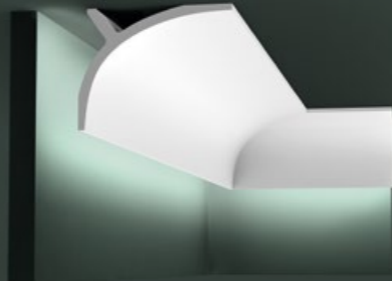

C361 STRIPE

200 x 5 x 5 cm
Purotouch®
Designed by
Pierre Daems

C362 CURVE

200 x 5 x 5 cm
Purotouch®
Designed by
Pierre Daems

C364 WAVE

200 x 14 x 8 cm
Purotouch®
Designed by
Pierre Daems

C371 SHADE

200 x 18,5 x 5,8 cm
Purotouch®
Designed by
Ulif Moritz

C372 FLUXUS

200 x 28 x 7 cm
Purotouch®
Designed by
Ulif Moritz

C991

200 x 11 x 14 cm
Purotouch®

INDIRECT LIGHTING / INDIRECTE VERLICHTING / ÉCLAIRAGE INDIRECT / INDIRECTE BELEUCHTUNG / ILLUMINACIÓN INDIRECTA