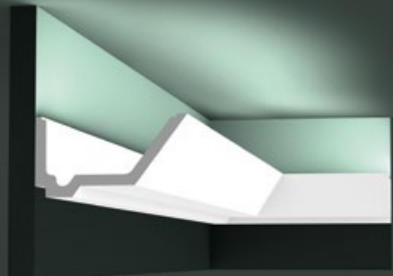

C357 STRAIGHT
200 x 7,1 x 11 cm
Purotouch®
Designed by
Jacques Vergracht

C358 RAIL
200 x 7,3 x 14 cm
Purotouch®
Designed by
Jacques Vergracht

C351 BOAT
200 x 7,4 x 17,3 cm
Purotouch®
Designed by
Jacques Vergracht

C352 FLAT
200 x 7,6 x 17,1 cm
Purotouch®
Designed by
Jacques Vergracht

C902 | C902F
200 x 10,3 x 10,3 cm
Purotouch®

C901 | C901F
200 x 14,8 x 12,4 cm
Purotouch®

C900
200 x 17,1 x 14,6 cm
Purotouch®

L3 Lighting Combinations