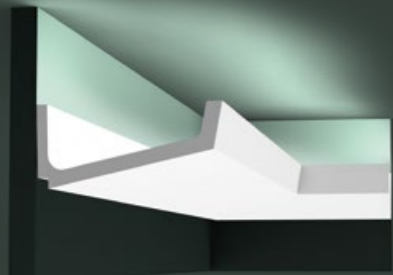

C357 STRAIGHT
200 x 7,1 x 11 cm
Purotouch®
Designed by
Jacques Vergracht

C358 RAIL
200 x 7,3 x 14 cm
Purotouch®
Designed by
Jacques Vergracht

C351 BOAT
200 x 7,4 x 17,3 cm
Purotouch®
Designed by
Jacques Vergracht

C352 FLAT
200 x 7,6 x 17,1 cm
Purotouch®
Designed by
Jacques Vergracht

C902 | C902F
200 x 10,3 x 10,3 cm
Purotouch®

C901 | C901F
200 x 14,8 x 12,4 cm
Purotouch®

C900
200 x 17,1 x 14,6 cm
Purotouch®

L3 Lighting Combinations