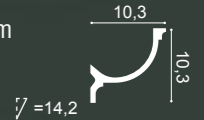

C357 STRAIGHT
200 x 7,1 x 11 cm
Purotouch®
Designed by
Jacques Vergracht

C358 RAIL
200 x 7,3 x 14 cm
Purotouch®
Designed by
Jacques Vergracht

C351 BOAT
200 x 7,4 x 17,3 cm
Purotouch®
Designed by
Jacques Vergracht

C352 FLAT
200 x 7,6 x 17,1 cm
Purotouch®
Designed by
Jacques Vergracht

C902 | C902F
200 x 10,3 x 10,3 cm
Purotouch®

C901 | C901F
200 x 14,8 x 12,4 cm
Purotouch®

C900
200 x 17,1 x 14,6 cm
Purotouch®

L3 Lighting Combinations