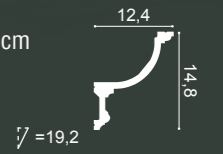

C357 STRAIGHT
200 x 7,1 x 11 cm
Purotouch®
Designed by
Jacques Vergracht

C358 RAIL
200 x 7,3 x 14 cm
Purotouch®
Designed by
Jacques Vergracht

C351 BOAT
200 x 7,4 x 17,3 cm
Purotouch®
Designed by
Jacques Vergracht

C352 FLAT
200 x 7,6 x 17,1 cm
Purotouch®
Designed by
Jacques Vergracht

C902 | C902F
200 x 10,3 x 10,3 cm
Purotouch®

C901 | C901F
200 x 14,8 x 12,4 cm
Purotouch®

C900
200 x 17,1 x 14,6 cm
Purotouch®

L3 Lighting Combinations

200 x 9,7 x 2,9 cm
Duropolymer[®]

Designed by
Orio Tonini

USE
ALUMINIUM
PROFILE
FOR LED

C390

200 x 6 x 10 cm
Purotouch[®]

Designed by
Orio Tonini

C391

200 x 6 x 16 cm
Purotouch[®]