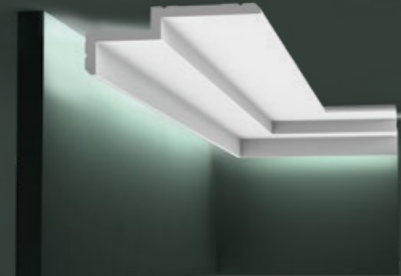

C391

200 x 6 x 16 cm
Purotouch®

Designed by
Orio Tonini