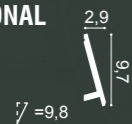

SX179 | SX179F DIAGONAL

200 x 9,7 x 2,9 cm
Duropolymer®

Designed by
Orio Tonini