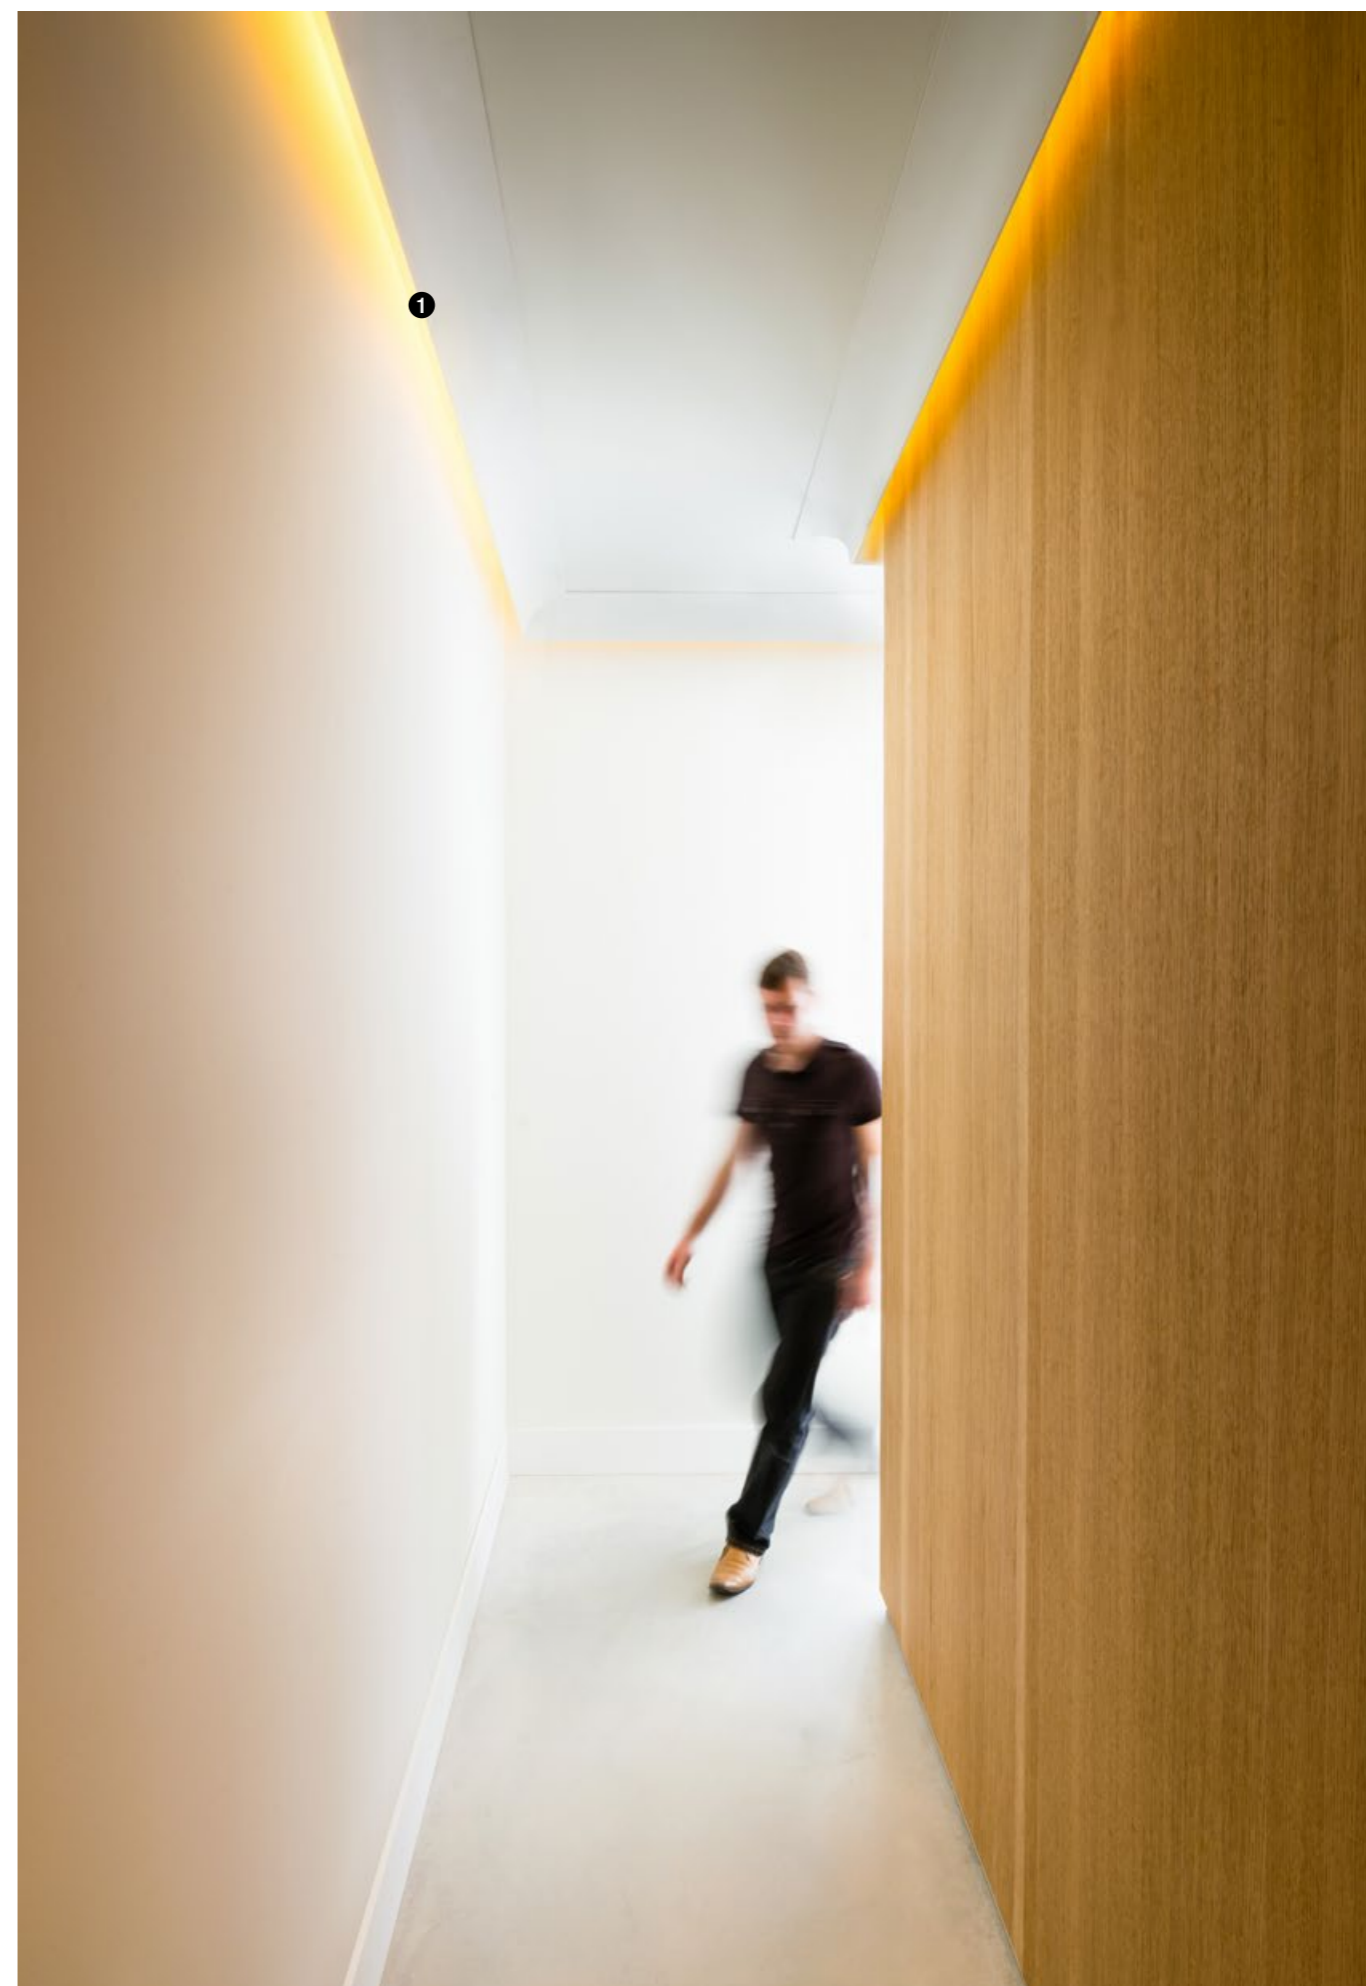

C357 STRAIGHT
200 x 7,1 x 11 cm
Purotouch®
Designed by
Jacques Vergracht

C358 RAIL
200 x 7,3 x 14 cm
Purotouch®
Designed by
Jacques Vergracht

C351 BOAT
200 x 7,4 x 17,3 cm
Purotouch®
Designed by
Jacques Vergracht

C361 STRIPE

200 x 5 x 5 cm
Purotouch®
Designed by
Pierre Daems

C362 CURVE

200 x 5 x 5 cm
Purotouch®
Designed by
Pierre Daems

C364 WAVE

200 x 14 x 8 cm
Purotouch®
Designed by
Pierre Daems

C371 SHADE

200 x 18,5 x 5,8 cm
Purotouch®
Designed by
Ulif Moritz

C372 FLUXUS

200 x 28 x 7 cm
Purotouch®
Designed by
Ulif Moritz

C991

200 x 11 x 14 cm
Purotouch®

INDIRECT LIGHTING / INDIRECTE VERLICHTING / ÉCLAIRAGE INDIRECT / INDIRECTE BELEUCHTUNG / ILLUMINACIÓN INDIRECTA