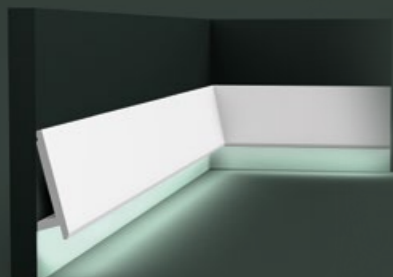

C352 FLAT
200 x 7,6 x 17,1 cm
Purotouch®
Designed by
Jacques Vergracht

C902 | C902F
200 x 10,3 x 10,3 cm
Purotouch®

C901 | C901F
200 x 14,8 x 12,4 cm
Purotouch®

C900
200 x 17,1 x 14,6 cm
Purotouch®

L3 Lighting Combinations

200 x 9,5 x 5 cm
Purotouch®
Designed by
Orio Tonini

C382 L3 Linear Led Lighting

200 x 14 x 5 cm
Purotouch®
Designed by
Orio Tonini

② C383 L3 Linear Led Lighting

200 x 14 x 5 cm
Purotouch®
Designed by
Orio Tonini

INDIRECT LIGHTING / INDIRECTE VERLICHTUNG / ÉCLAIRAGE INDIRECT / INDIRECTE BELEUCHTUNG / ILLUMINACIÓN INDIRECTA

SX179 | SX179F DIAGONAL

200 x 9,7 x 2,9 cm
Duropolymer[®]

Designed by
Orio Tonini

1 SX179 | SX179F DIAGONAL