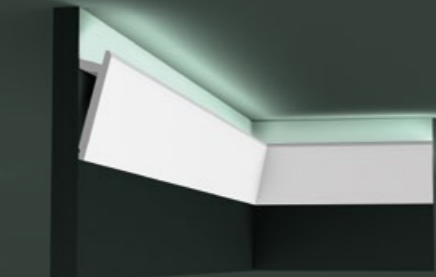

INDIRECT LIGHTING / INDIRECTE VERLICHTUNG / ÉCLAIRAGE INDIRECT / INDIRECTE BELEUCHTUNG / ILLUMINACIÓN INDIRECTA

SX179 | SX179F DIAGONAL

200 x 9,7 x 2,9 cm
Duropolymer[®]

Designed by
Orio Tonini

1 SX179 | SX179F DIAGONAL