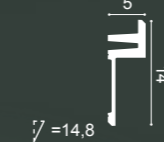

INDIRECT LIGHTING / INDIRECTE VERLICHTUNG / ÉCLAIRAGE INDIRECT / INDIRECTE BELEUCHTUNG / ILLUMINACIÓN INDIRECTA

C380

C382 + C380

③ C382 + C382 + C380

C382 + C382 + C381

C381

C383 + C381

C383 + C383 + C381

C383 + C382 + C381

C382 + C383

C381 + C382

C382 + C382

① C382 + C382 + C382

C380 L3 Linear Led Lighting

200 x 5 x 5 cm
Purotouch®
Designed by
Orio Tonini

C381 L3 Linear Led Lighting

200 x 9,5 x 5 cm
Purotouch®
Designed by
Orio Tonini

C382 L3 Linear Led Lighting

200 x 14 x 5 cm
Purotouch®
Designed by
Orio Tonini

② C383 L3 Linear Led Lighting

200 x 14 x 5 cm
Purotouch®
Designed by
Orio Tonini