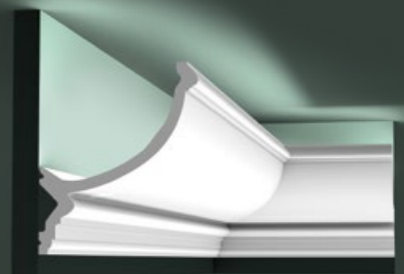

C357 STRAIGHT
200 x 7,1 x 11 cm
Purotouch®
Designed by
Jacques Vergracht

C358 RAIL
200 x 7,3 x 14 cm
Purotouch®
Designed by
Jacques Vergracht

C351 BOAT
200 x 7,4 x 17,3 cm
Purotouch®
Designed by
Jacques Vergracht

C352 FLAT
200 x 7,6 x 17,1 cm
Purotouch®
Designed by
Jacques Vergracht

C902 | C902F
200 x 10,3 x 10,3 cm
Purotouch®

C901 | C901F
200 x 14,8 x 12,4 cm
Purotouch®

C900
200 x 17,1 x 14,6 cm
Purotouch®

L3 Lighting Combinations