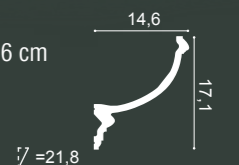

C357 STRAIGHT
200 x 7,1 x 11 cm
Purotouch®
Designed by
Jacques Vergracht

C358 RAIL
200 x 7,3 x 14 cm
Purotouch®
Designed by
Jacques Vergracht

C351 BOAT
200 x 7,4 x 17,3 cm
Purotouch®
Designed by
Jacques Vergracht

C352 FLAT
200 x 7,6 x 17,1 cm
Purotouch®
Designed by
Jacques Vergracht

C902 | C902F
200 x 10,3 x 10,3 cm
Purotouch®

C901 | C901F
200 x 14,8 x 12,4 cm
Purotouch®

C900
200 x 17,1 x 14,6 cm
Purotouch®

L3 Lighting Combinations