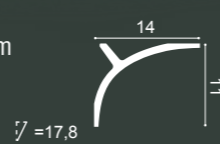

C361 STRIPE

200 x 5 x 5 cm
Purotouch®
Designed by
Pierre Daems

C362 CURVE

200 x 5 x 5 cm
Purotouch®
Designed by
Pierre Daems

C364 WAVE

200 x 14 x 8 cm
Purotouch®
Designed by
Pierre Daems

C371 SHADE

200 x 18,5 x 5,8 cm
Purotouch®
Designed by
Ulif Moritz

C372 FLUXUS

200 x 28 x 7 cm
Purotouch®
Designed by
Ulif Moritz

C991

200 x 11 x 14 cm
Purotouch®

INDIRECT LIGHTING / INDIRECTE VERLICHTING / ÉCLAIRAGE INDIRECT / INDIRECTE BELEUCHTUNG / ILLUMINACIÓN INDIRECTA